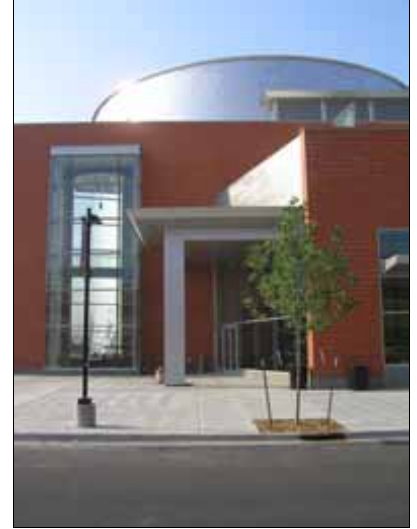

Science Center of Iowa

Des Moines, IA

Summary:

2005; 117,000 SF facility featuring seven experience platforms, food service, office space, conference room, classrooms, retail space, and three unique theaters including the first 180° domed IMAX theater in Iowa.

Interior features include domed IMAX Theater, domed planetarium theater, grand entrance lobby with 45' diameter oculus, and relocation of pendulum from original building.

neumann
builders since 1912

1435 ohio st p.o. box 1315 des moines, ia 50305 (515)243-0156